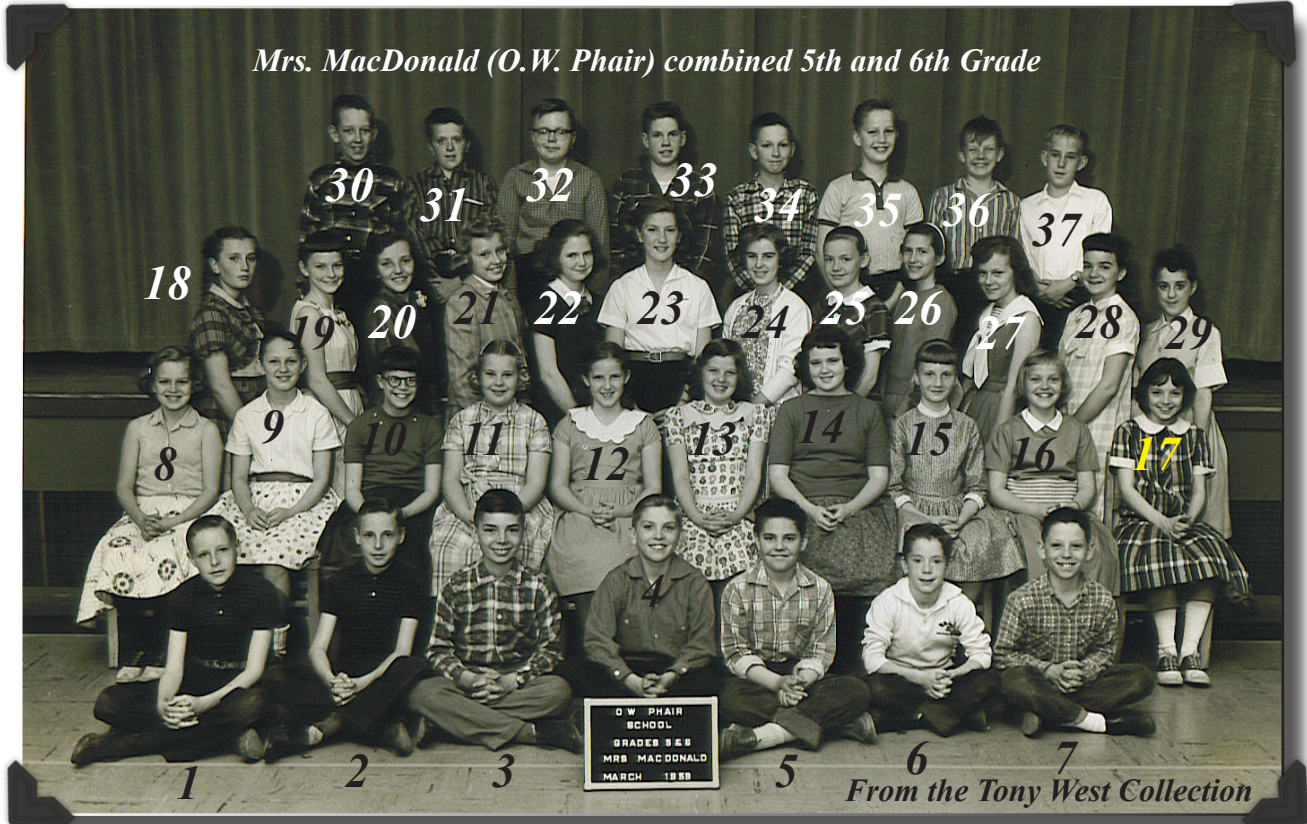

School Days...

1958 - 1959 -- 6th Grade

1	Harold Henthorne	13		25	Linda Faulconer
2	Holly Henthorne	14	Gloria Keith	26	Patty Sechrist
3	Bill Henson	15	Linda Hughes	27	
4		16	Helen Pritchard	28	
5	Tony West	17		29	Pindell
6	Chucky Hall	18		30	Bob Maring
7	Alan Whitely	19	Buckingham	31	Jimmy Street
8	Brenda Miles	20	Cheryl Burton	32	Mike Marsh
9		21		33	Barry Hill
10		22		34	Jimmy Gavigan
11		23	Bev Fox	35	
12		24	Sandra McGill	36	
				37	Danny Caulkins