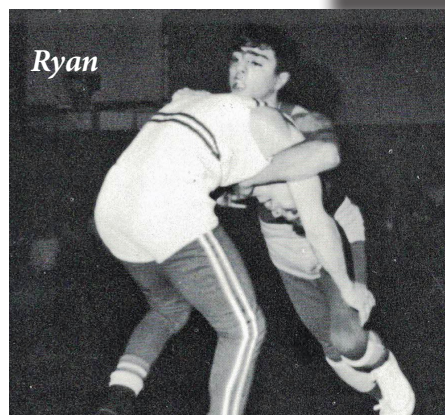

1965 -- 1966 Season

Contents Created, Maintained and Copyrighted: Tony West

3 Wins -- 5 Losses -- 1 Tie

Laurel	Opponent	Score
15	Severna Park	31
9	Duval	35
15	Glen Burnie	29
24	High Point	14
20	Andover	22
55	Glenelg	3
29	Suitland	17
22	Surrattsville	22
9	Northwestern	35

Ryan