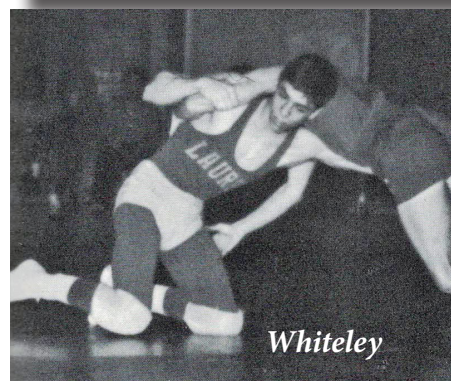

1965 -- 1966 Season

Contents Created, Maintained and Copyrighted: Tony West

3 Wins -- 5 Losses -- 1 Tie

Laurel	Opponent	Score
15	Severna Park	31
9	Duval	35
15	Glen Burnie	29
24	High Point	14
20	Andover	22
55	Glenelg	3
29	Suitland	17
22	Surrattsville	22
9	Northwestern	35

Whiteley