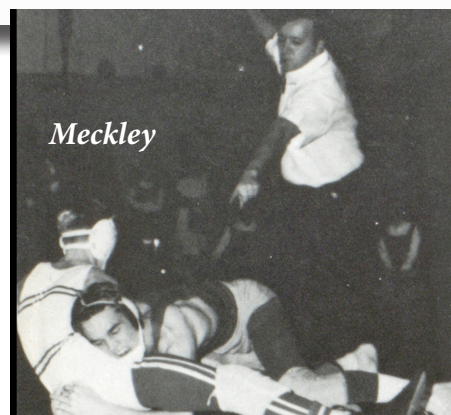

1965 -- 1966 Season

Contents Created, Maintained and Copyrighted: Tony West

3 Wins -- 5 Losses -- 1 Tie

Laurel	Opponent	Score
15	Severna Park	31
9	Duval	35
15	Glen Burnie	29
24	High Point	14
20	Andover	22
55	Glenelg	3
29	Suitland	17
22	Surrattsville	22
9	Northwestern	35

Meckley